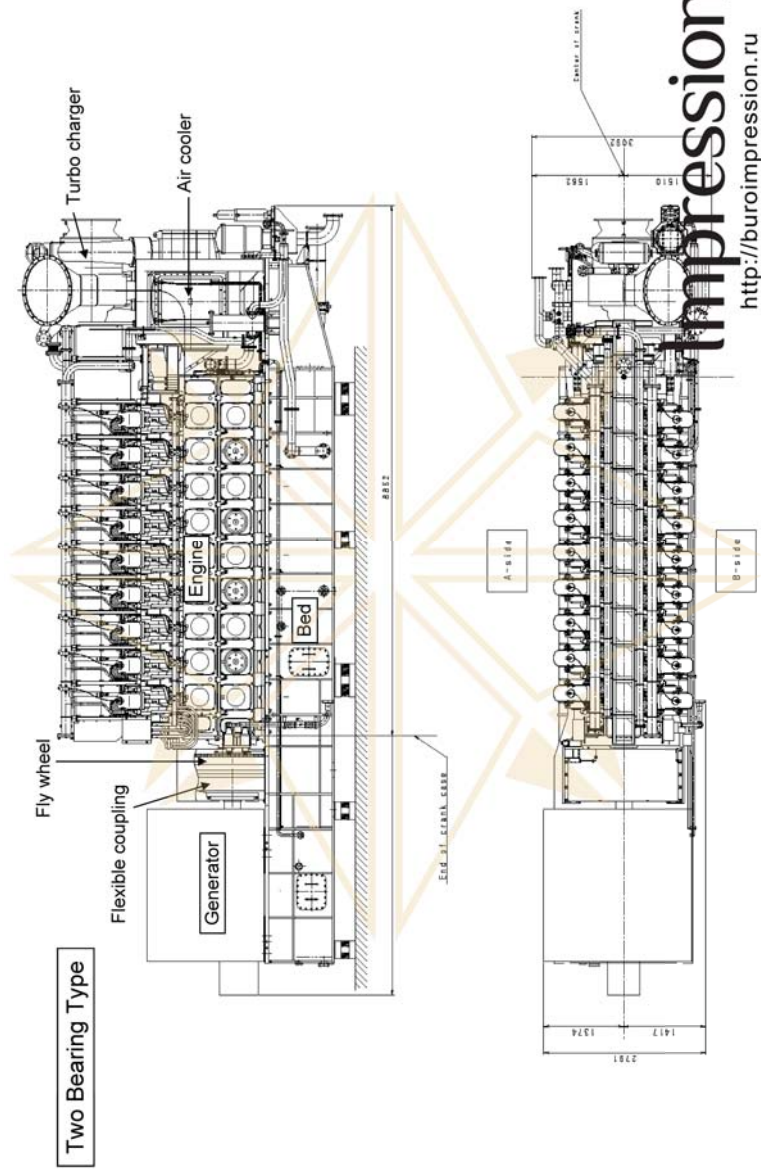

Impression

<http://buroimpression.ru>

One Bearing Type

*1 KHI can change the length by the length of generator

Impression
 The School of Generation and Flywheel
<http://buff.impression.ru>

Impression

<http://buroimpression.ru>